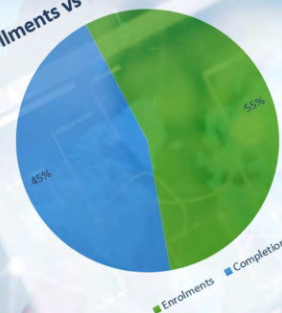

RESULTS

Deploying TidWiT fully in only a few weeks allowed HCL to be more Azure conversant in its customer conversations and helped accelerate the identification of significant new sales opportunities. Greater accountability from comprehensive TidWiT reporting and internal content marketing capabilities produced a fast ramp for crucial content to reach nearly 1,500 engineers in only 8 weeks--significantly faster than the months it would have taken using other methods. The easy to use TidWiT single interface that saved hours of HCL engineer time to find the right content on their own also paves the way to hundreds of thousands of dollars saved annually.

Enrollments vs Completions

Name	Value
Architecting Microsoft Azure Solutions	188
Exam AZ-100: Microsoft Azure Infrastructure and Deployment	187
Microsoft Azure Developer Core Solutions (R)	160
Exam AZ-200: Microsoft Azure Developer Core Solutions	153
Exam AZ-100: Microsoft Azure Infrastructure and Deployment	148
Microsoft Azure Architect Design (R)	144
Microsoft Azure Infrastructure and Deployment (R)	136
Implementing Azure Infrastructure Solutions (Exam 70-533)	135

TidWiT speeds up our engineering enablement, strengthens our sales, makes it so much easier to get updated content real time and couldn't be easier to deploy and scale.

Meghna Singh
Cloud Business Management, HCL